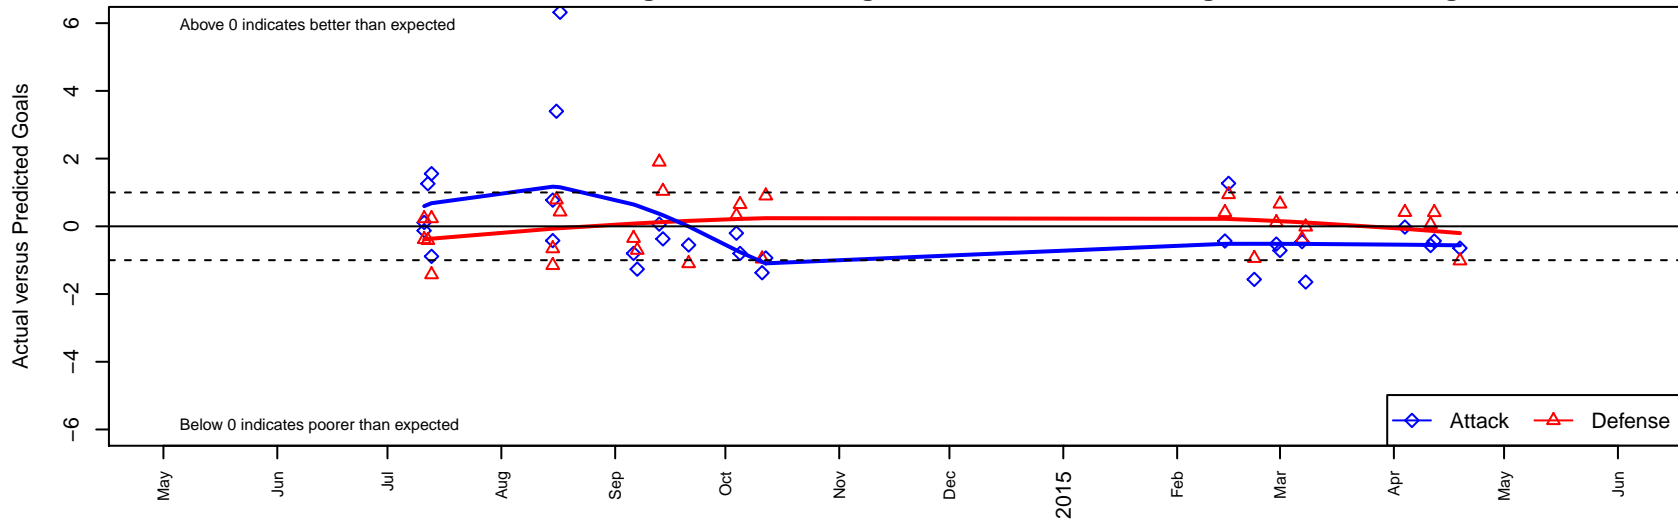

ETFC Sol Red G00

Eugene Timbers FC
 Eugene, OR
 G00 total strength=1160
 attack=3.81 defense=3.19
 fall league = PTT-B G00 Championship
 spr league = Spr OYS G00 Premier
 notes= was EMFC sol white

alt names used:
 ETFC 00 Sol Red
 ETFC Sol Red
 ETFC 00 Sol Red
 ETFC 00 Sol Red
 ETFC 00 Sol Red

Venues played:
 2014 Adidas Cup GU14
 2014 Mt Hood Challenge U14
 2014 PTT-B G00 Championship
 2014 Spr OYS G00 Premier
 2014 OYS State Cup G00

ETFC Sol Red G00
 Dots are actual minus expected GF (blue circles) and GA (red triangles).
 Blue line is smoothed change in attack strength. Red is smoothed change in defense strength.

**attack and defense variance (black dot)
relative to other teams
and top 10 in region**

**attack and defense rating
relative to others at age
and all opponents in last 13 months**

Performance relative to 13 month average