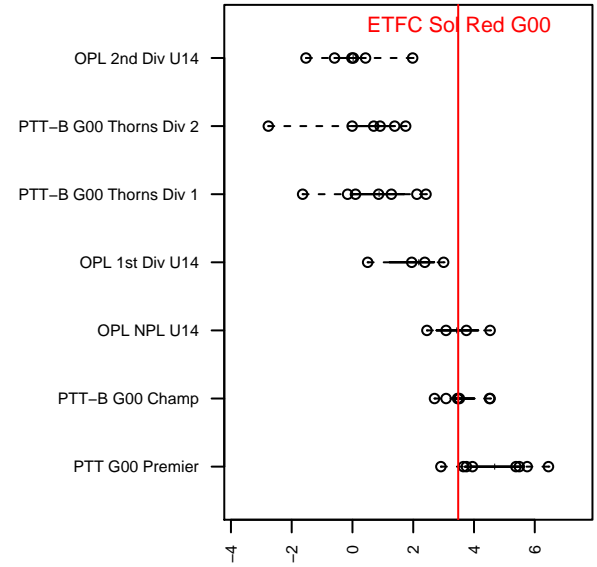

ETFC Sol Red G00

Eugene Timbers FC
 Eugene, OR
 G00 total strength=1160
 attack=3.81 defense=3.19
 fall league = PTT-B G00 Championship
 spr league = Spr OYS G00 Premier
 notes= was EMFC sol white

alt names used:
 ETFC 00 Sol Red
 ETFC Sol Red
 ETFC 00 Sol Red
 ETFC 00 Sol Red
 ETFC 00 Sol Red

Venues played:
 2014 Adidas Cup GU14
 2014 Mt Hood Challenge U14
 2014 PTT-B G00 Championship
 2014 Spr OYS G00 Premier
 2014 OYS State Cup G00

ETFC Sol Red G00
 Dots are actual minus expected GF (blue circles) and GA (red triangles).
 Blue line is smoothed change in attack strength. Red is smoothed change in defense strength.

**attack and defense variance (black dot)
relative to other teams
and top 10 in region**

**attack and defense rating
relative to others at age
and all opponents in last 13 months**

Performance relative to 13 month average